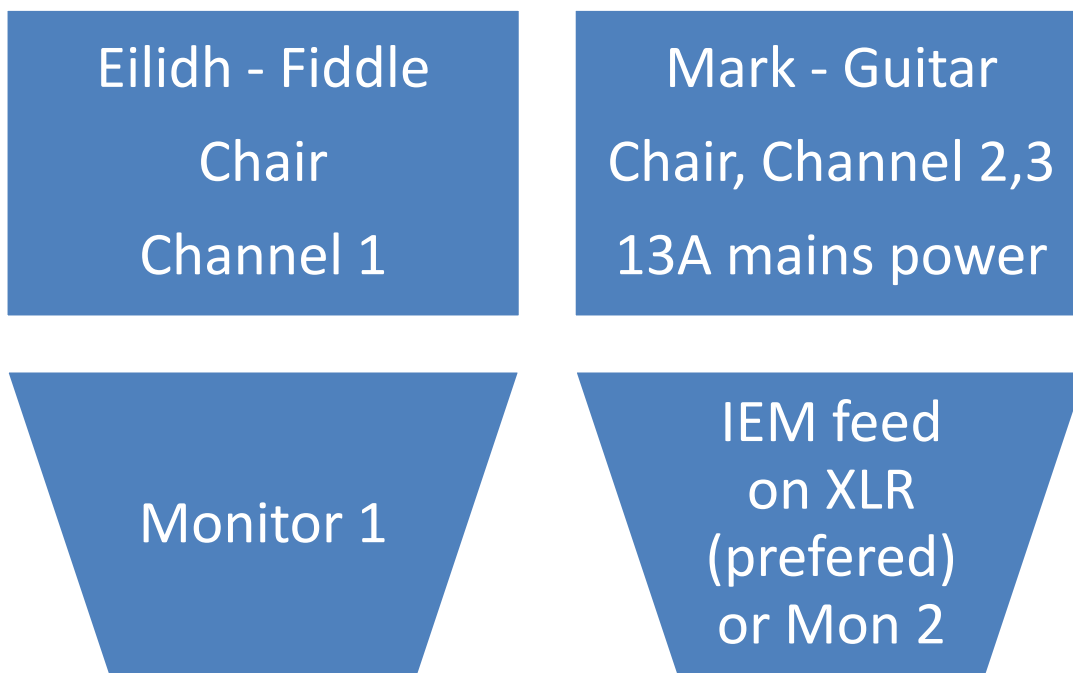

## Channel list:

Channel	Instrument	Mic/DI	Stand
1	Eilidh - Fiddle	Neuman KM184 (provided)	Tall boom stand
2	Mark - Vocal	Shure KSM9 (provided)	Tall boom stand
3	Mark - Guitar	DI (radial or BSS)	

## Stage Plot:

Audience